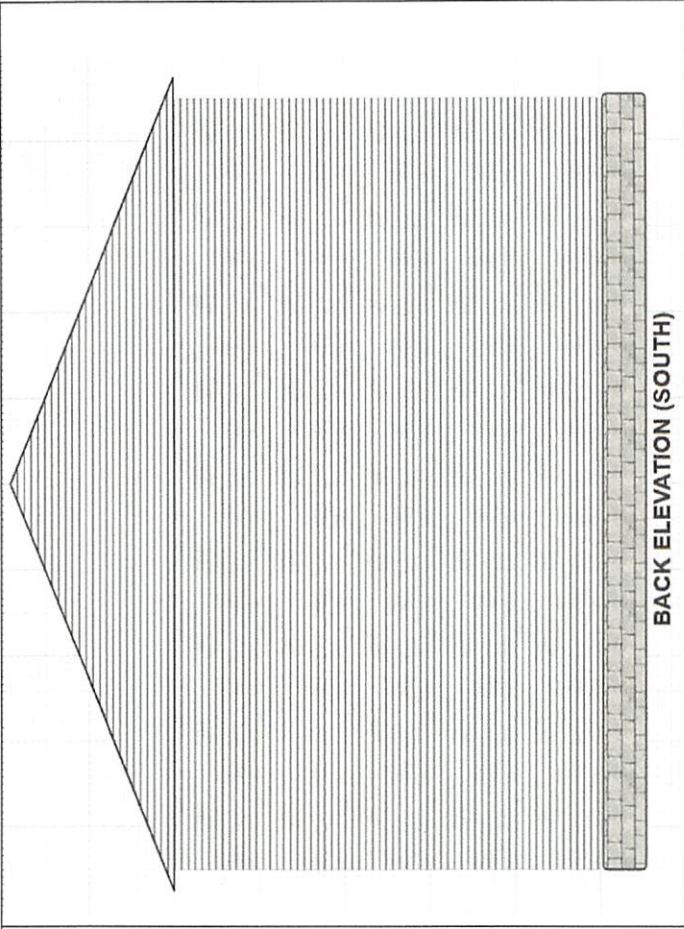

# FLOOR PLAN

Jitesh Patel 6 Morrell Road, Lawrenceville NJ 08648

BACK ELEVATION (SOUTH)

RIGHT ELEVATION (WEST)

FRONT ELEVATION

LEFT ELEVATION (EAST)

Jitesh Patel 6 Morrell Road, Lawrenceville, NJ 08648