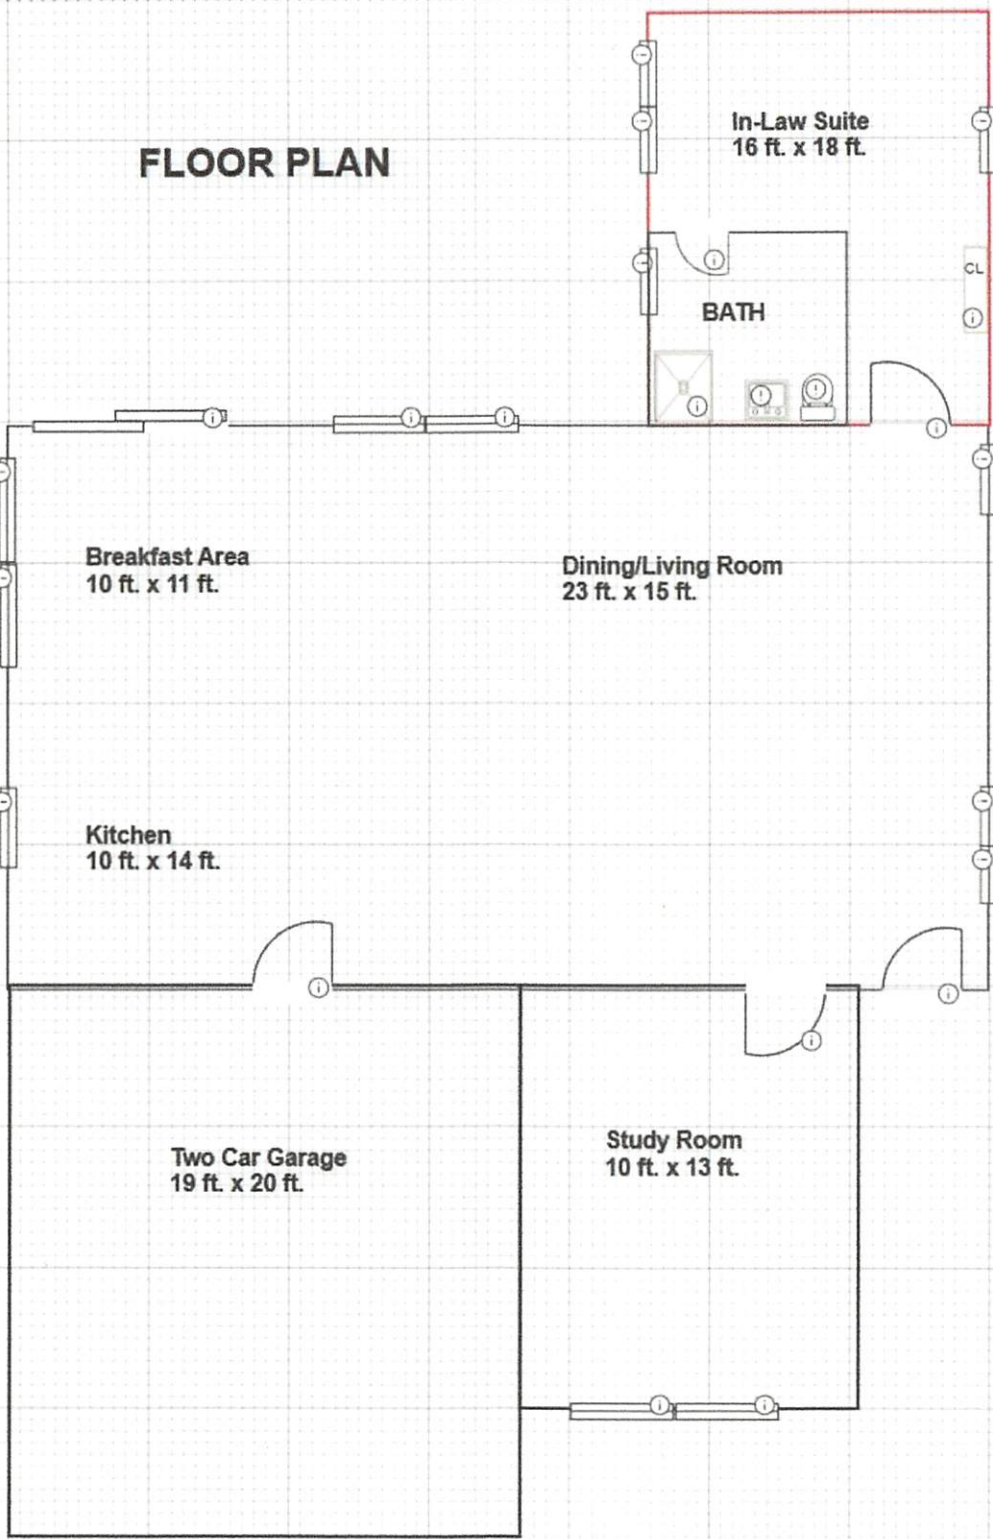

# FLOOR PLAN

Jitesh Patel 6 Morrell Road, Lawrenceville NJ 08648

BACK ELEVATION (SOUTH)

RIGHT ELEVATION (WEST)

FRONT ELEVATION

LEFT ELEVATION (EAST)

Jitesh Patel 6 Morrell Road, Lawrenceville, NJ 08648