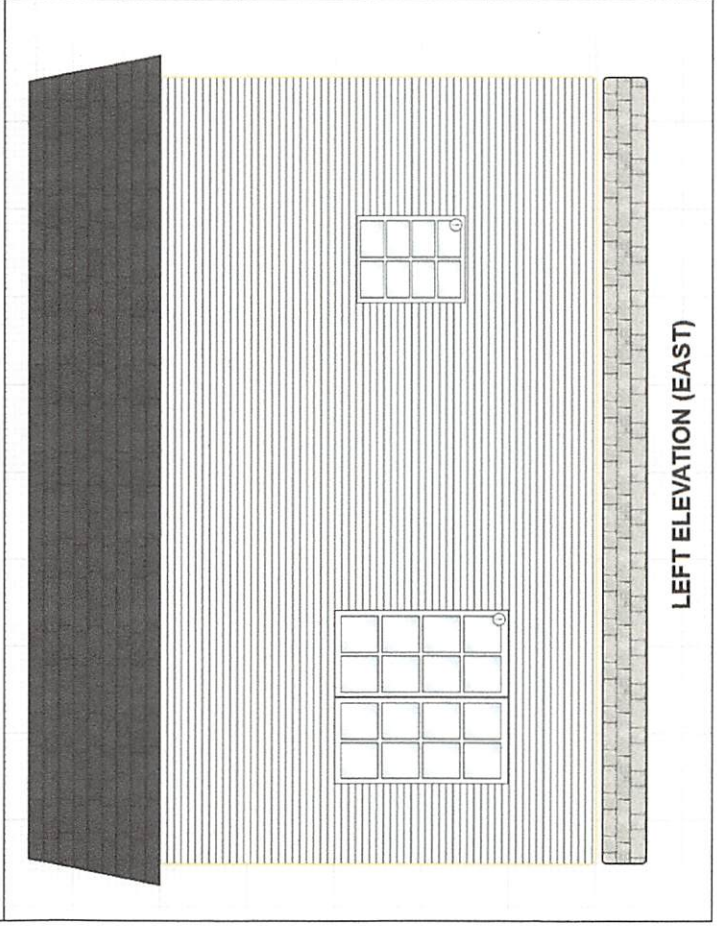

# FLOOR PLAN

Jitesh Patel 6 Morrell Road, Lawrenceville NJ 08648

BACK ELEVATION (SOUTH)

RIGHT ELEVATION (WEST)

FRONT ELEVATION

LEFT ELEVATION (EAST)

Jitesh Patel 6 Morrell Road, Lawrenceville, NJ 08648